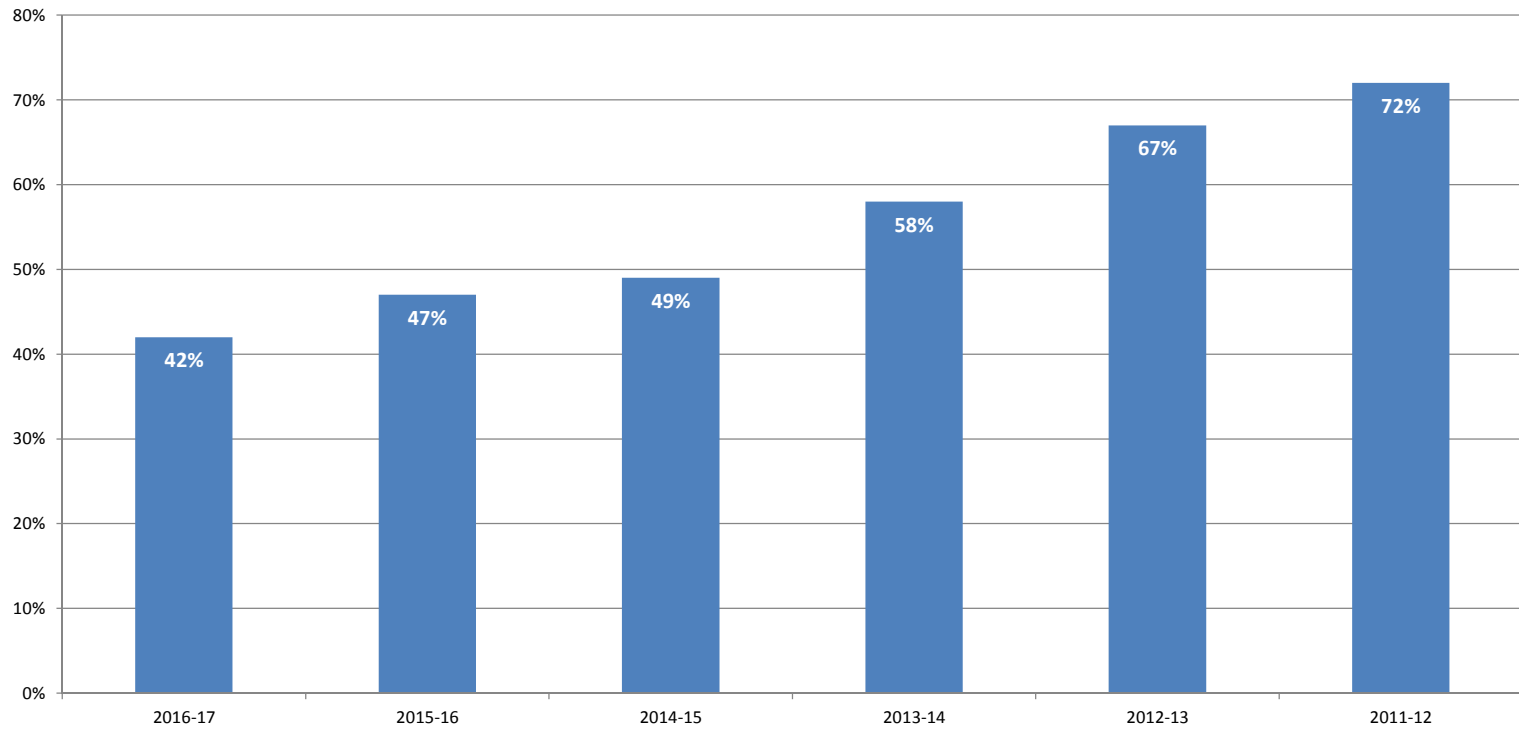

Post-Graduate Transfer Rate by Academic Year*

*Data on post-graduate transfer rates retrieved from National Student Clearinghouse (NSC). The actual transfer rate is marginally higher than the percentages reported here because it includes non-graduates and those students transferring to institutions that do not report data to the NSC. Post-graduate transfer rates for the most recent academic year are often revised upwards in subsequent years as more of Chatfield's graduates return to college.